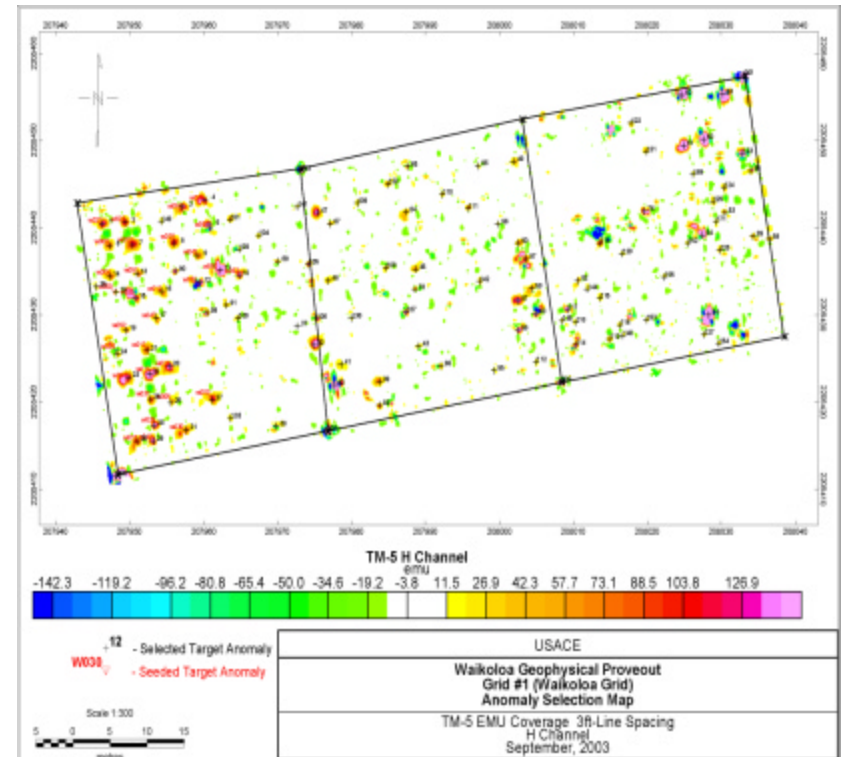

# TM-5EMU Digital EM Detector GPO Results from Hawaii

**EM61 MkII**

**TM-5EMU**

TM-5 EMU was able to filter out effects of Hot Rock Geology

## Waimea Grid 2

	Seed Items Detected	Number of False Positives
EM61 MKII	23 of 34	21
TM-5 <b>EMU</b>	34 of 34	7

**CEHNC** – “I applaud the success you’ve experienced with the TM-5**EMU**. I agree that the TM-5**EMU** is the instrument of choice out at Waikoloa and Waimea. It detects more of the seed items and is superior in locating the targets consistently within 0.5m from the seed items’ surveyed location.”