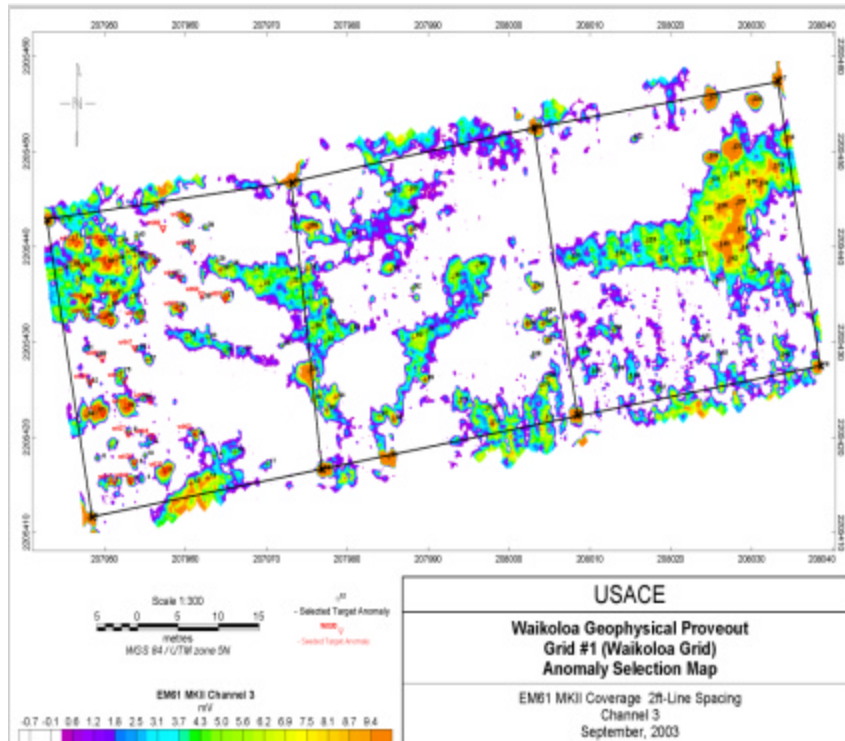

# TM-5EMU Digital EM Detector GPO Results from Hawaii

**EM61 MkII**

**TM-5EMU**

TM-5 EMU was able to filter out effects of Hot Rock Geology

## Waimea Grid 2

	Seed Items Detected	Number of False Positives
EM61 MKII	23 of 34	21
TM-5 <b>EMU</b>	34 of 34	7

**CEHNC** – “I applaud the success you’ve experienced with the TM-5**EMU**. I agree that the TM-5**EMU** is the instrument of choice out at Waikoloa and Waimea. It detects more of the seed items and is superior in locating the targets consistently within 0.5m from the seed items’ surveyed location.”